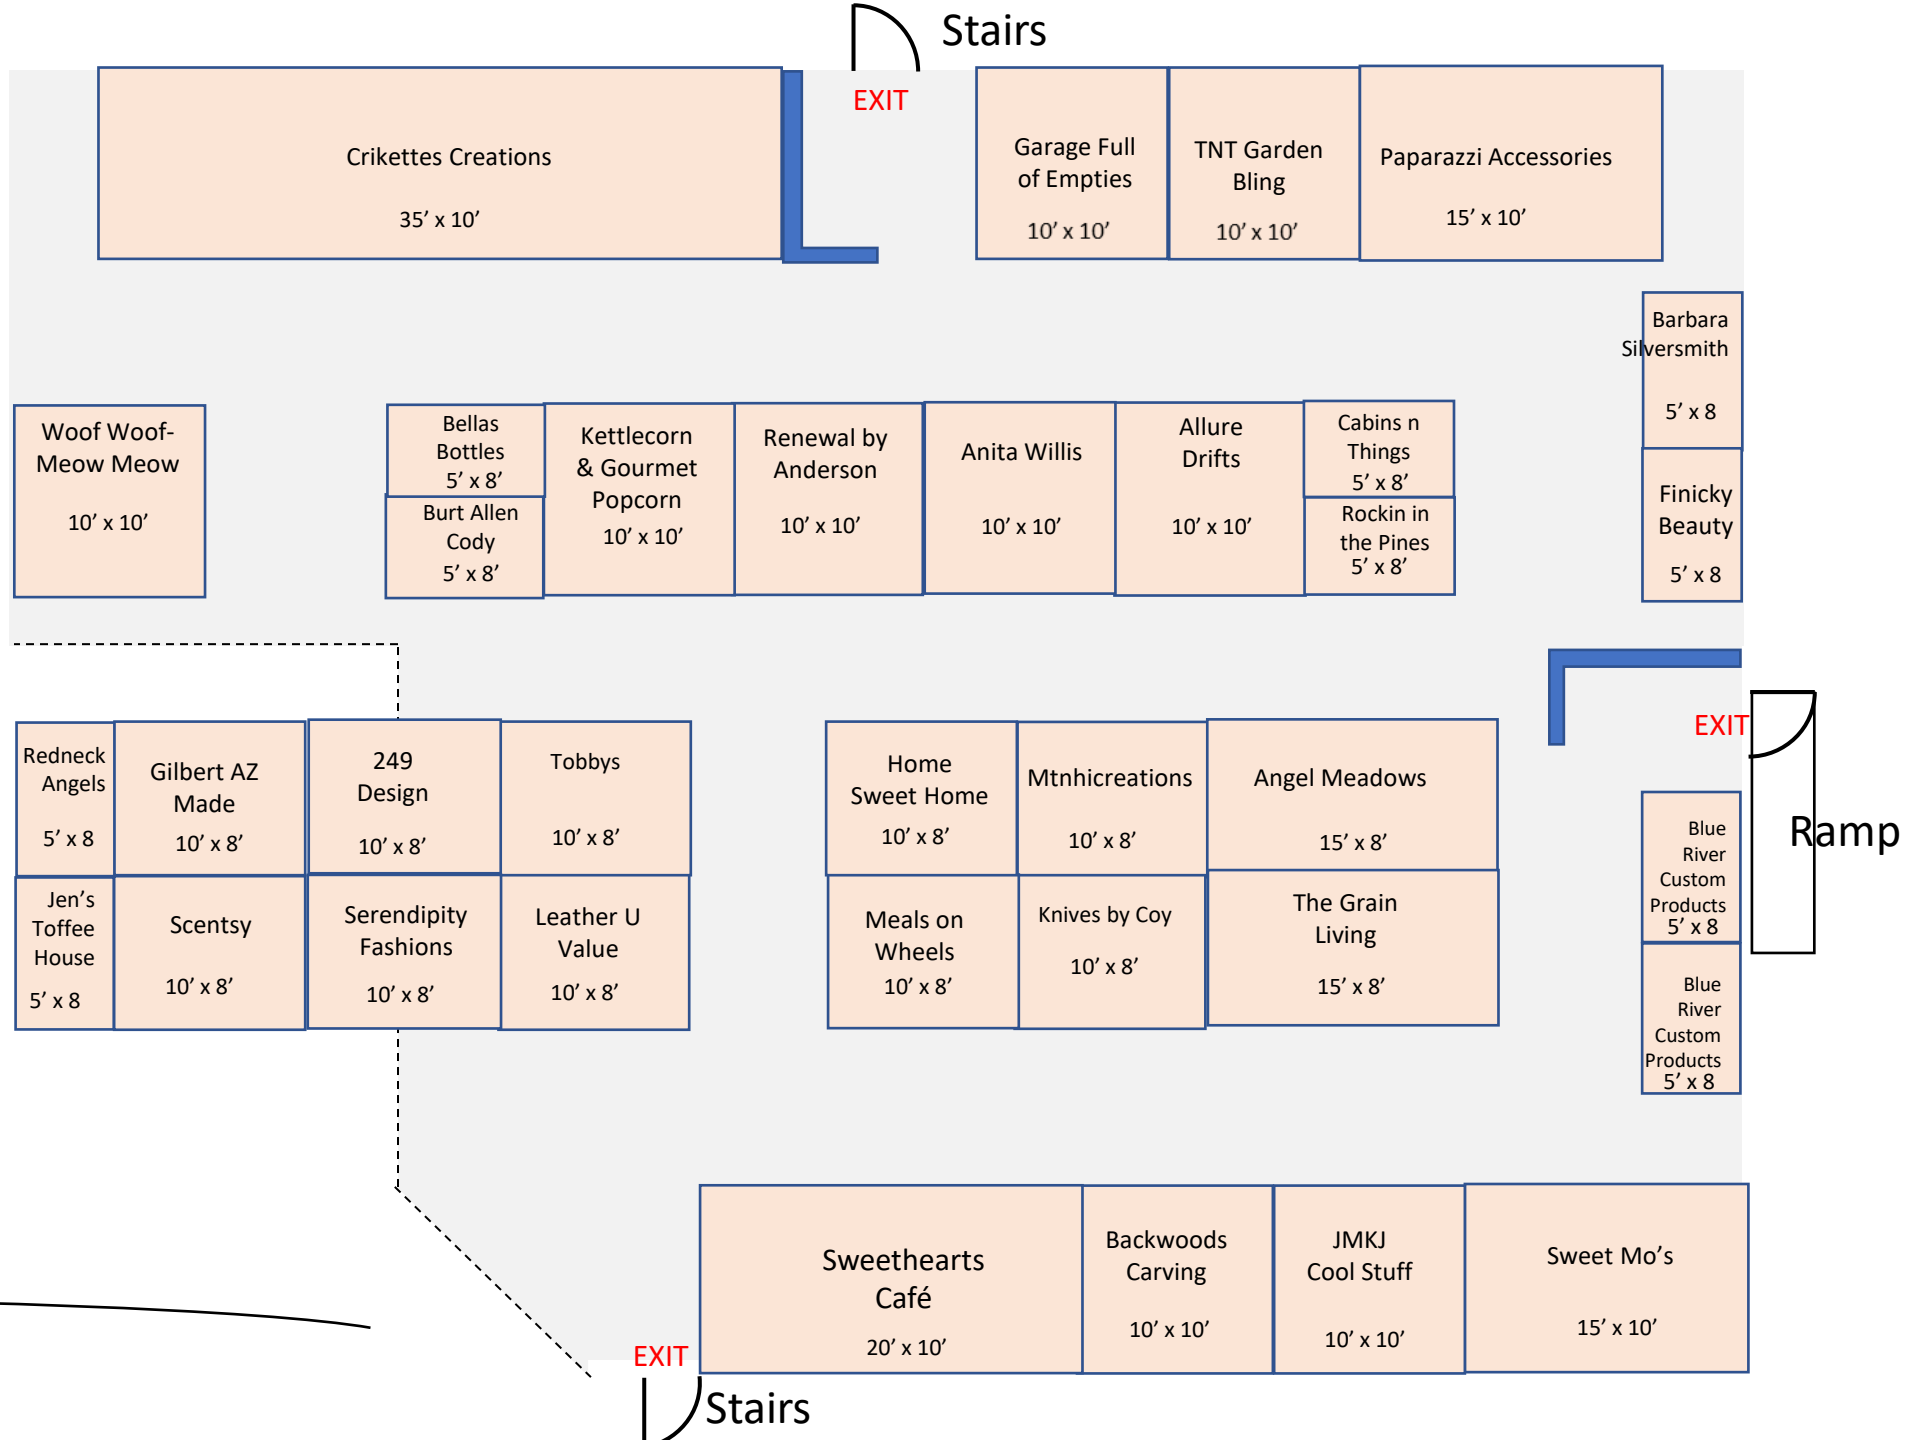

**Vendor Booth map
at the Show Low
Elks for 2021 Santa
at the Shoppes.
Friday & Saturday
Dec. 3-4**

Front of Bldg
←
Customer Entrance

SANTA
HERE

BAR