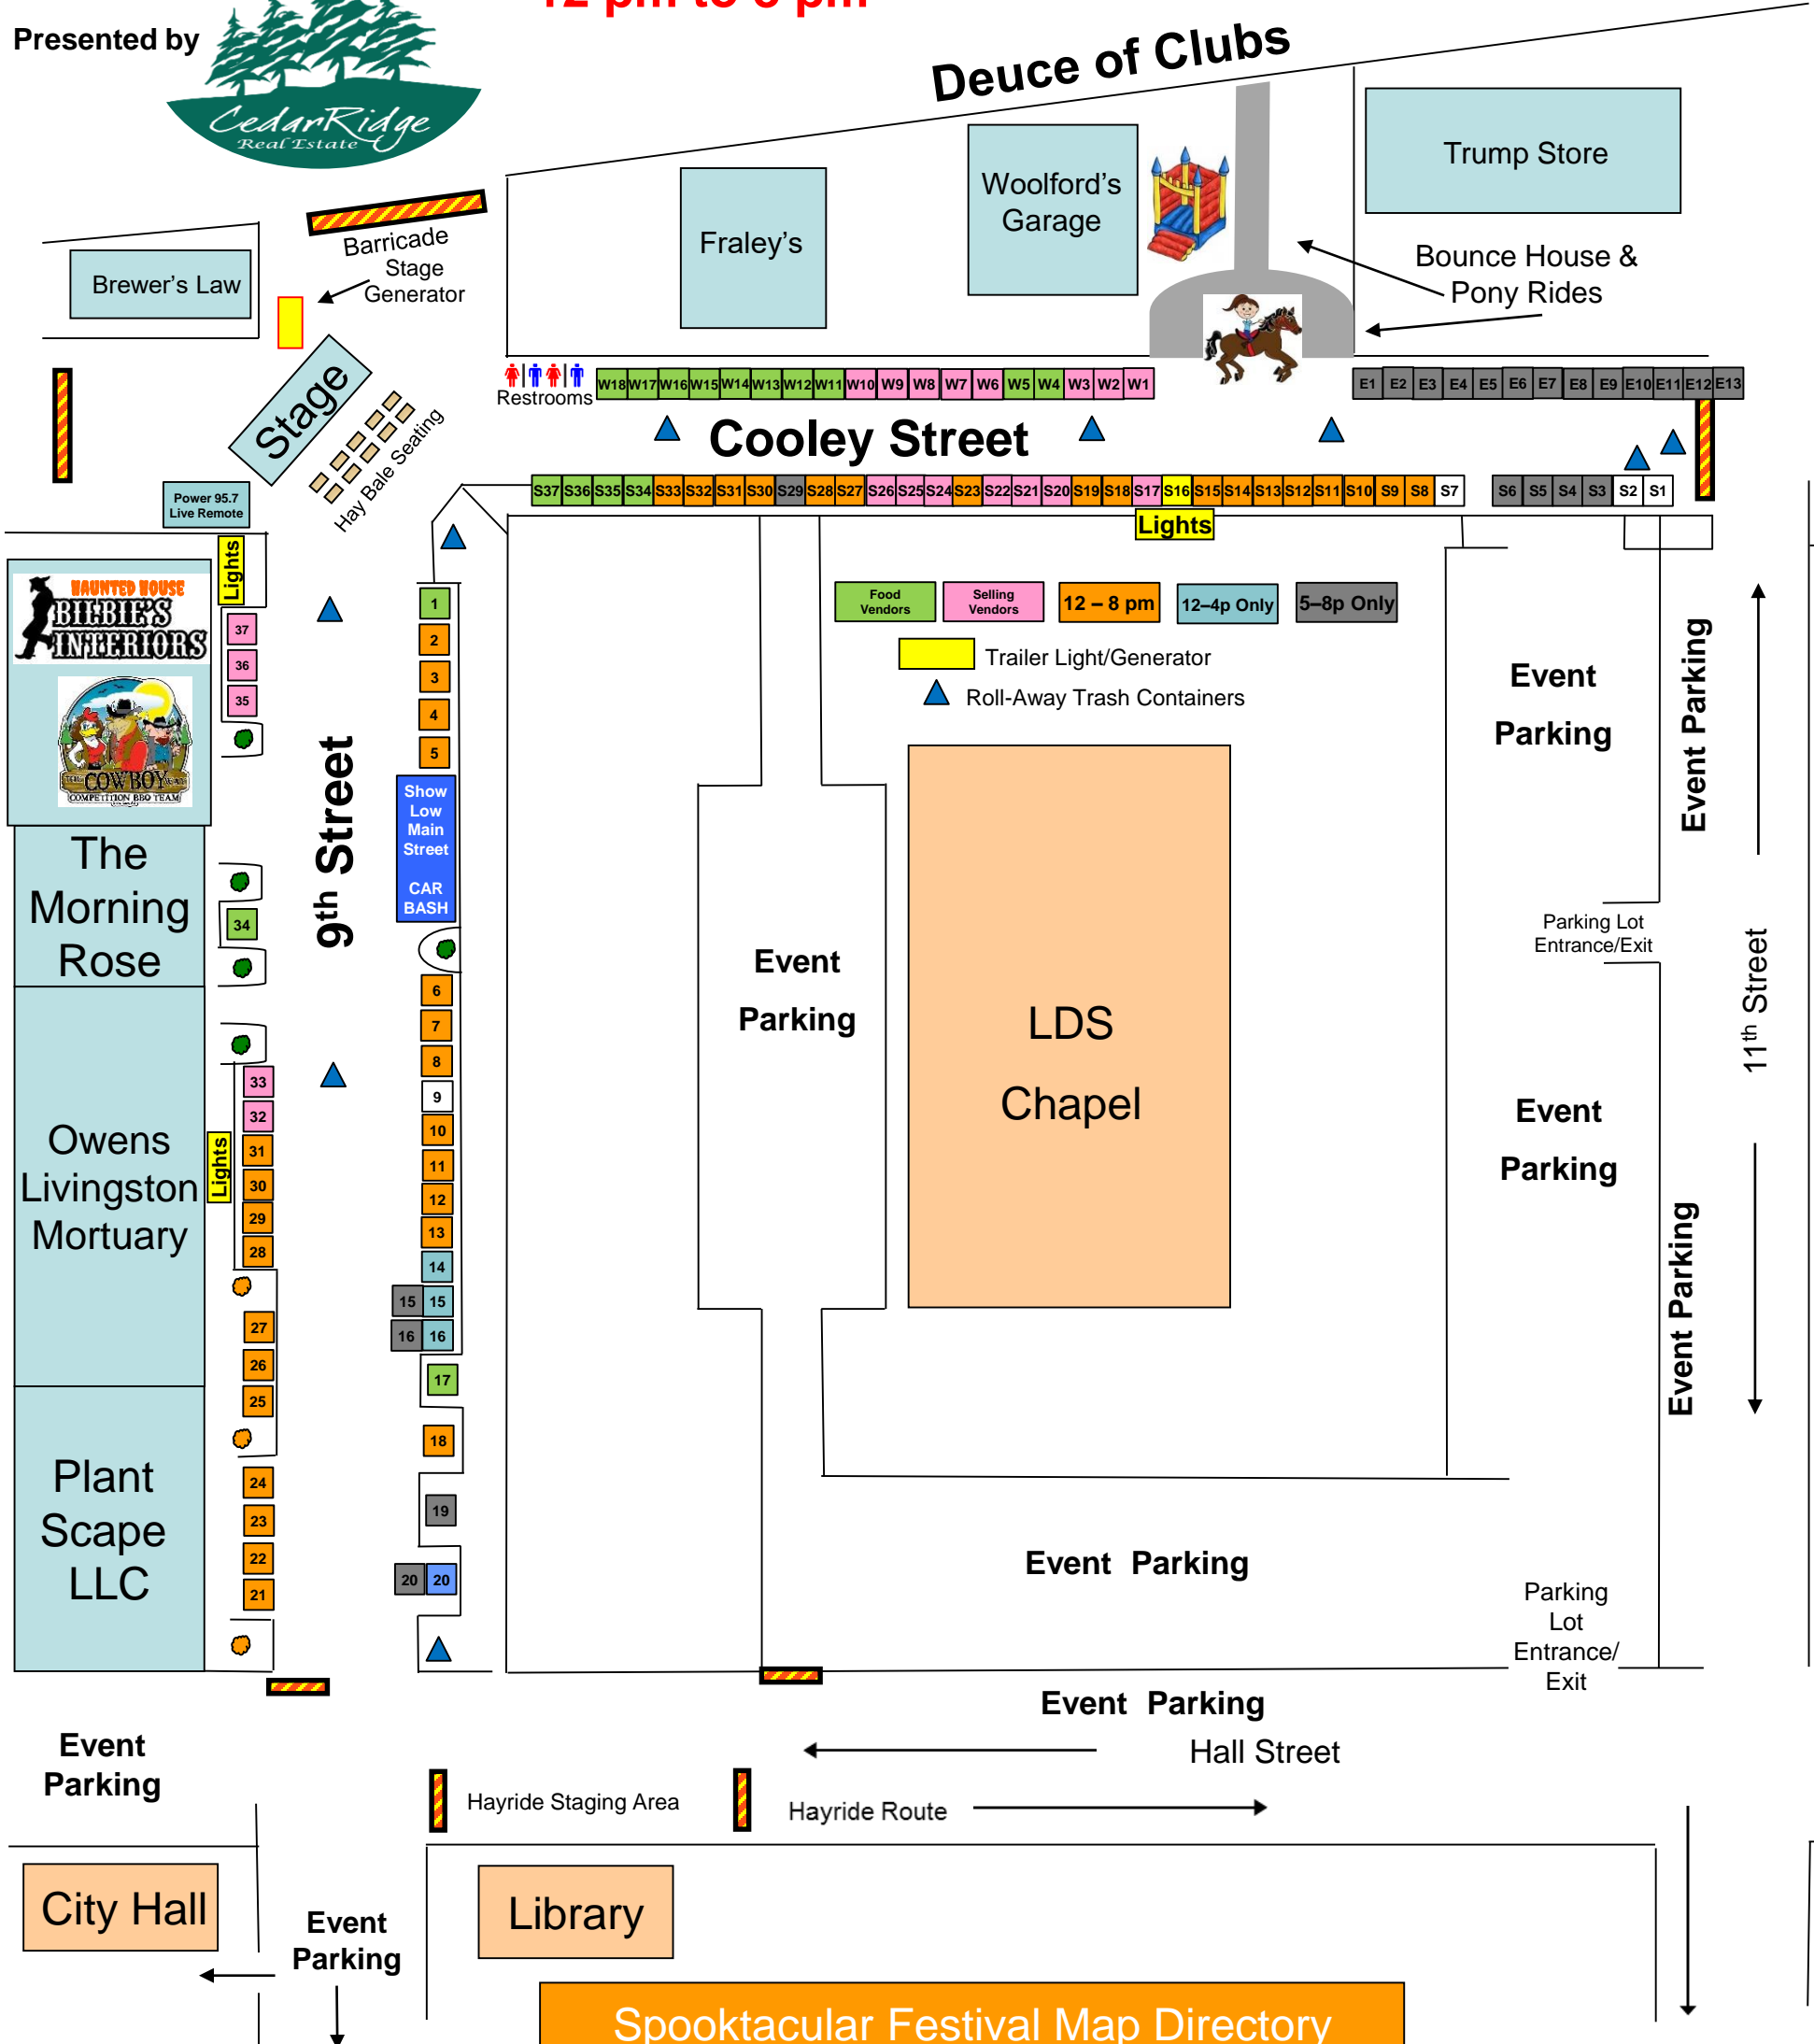

**Show Low Main Street
2017 Spooktacular Festival**

**Saturday, Oct 28, 2017
12 pm to 8 pm**

Presented by

Spooktacular Festival Map Directory

9th Street

- 1 Hot Diggity Dawgs
- 2-5 Maverick Mag Pumpkin Bowling
- Show Low Main Street CAR BASH
- 6-8 Debbie's Personal Touch Cleaning
- 9
- 10 La Casita
- 11 Lexington Life Academy
- 12-13 Juniper Ridge Girl Scouts
- 14 NAZCARE/Disc Wellness Ctr (12-4)

- 15 All Star Dance Center (12-4)
- Show Low Emblem Club #337 (5-8)
- 16 Jr Optimist Octagon Int'l Club (12-4)
- UniSource Energy Service (5-8)
- 17 Dan the Man's Kettle Corn
- 18 Rewind 108
- 19 Mary Kay Consultant (5-8p)
- 20 AZ Central Credit Union (12-4)
- Grumpy Jakes BBQ (5-8pm)

Cooley Street

- 21-24 Mountain Motorcycle Assoc
- 25-27 High Country Riders
- 28-29 Blue Vase Recovery Center
- 30-31 Sunrise Park - Ticket Sales
- 32 Perfectly Posh
- 33 LuLaRoe Krystal Clough
- 34 Churros Gonzales
- 35 LuLaRoe Adria Acosta (12-4)
- 34-35 Bears Aprons & Things

- S7 Bodyworks
- S8-10 Clean Freaks Carpet Cleaning
- S11-15 The Show Low Home Depot
- S16 Light Trailer
- S17 Shop Stevie by Justine
- S18-19 Primavera Online High School
- S20 Classy Lips By Kym & LuLaRoe Tabatha Newton
- S21-22 Jessica's Gold Canyon Candles & Avon
- S23 Wendy's
- S24-26 Ribbons & Lace Baby Boutique
- S27-28 Sportsman's Warehouse
- S29 SLPD Patrol Cars
- S30-33 Show Low Diesel
- S34-37 Poppin' Hot Snack Shacks
- W1-3 Chuckwagon Gifts
- W4-5 Tatman & Robyn Cotton Candy
- W6-10 Simulated Adventure Rides
- W11-15 Emalee's Carniceria
- W16-18 Star Entertainment