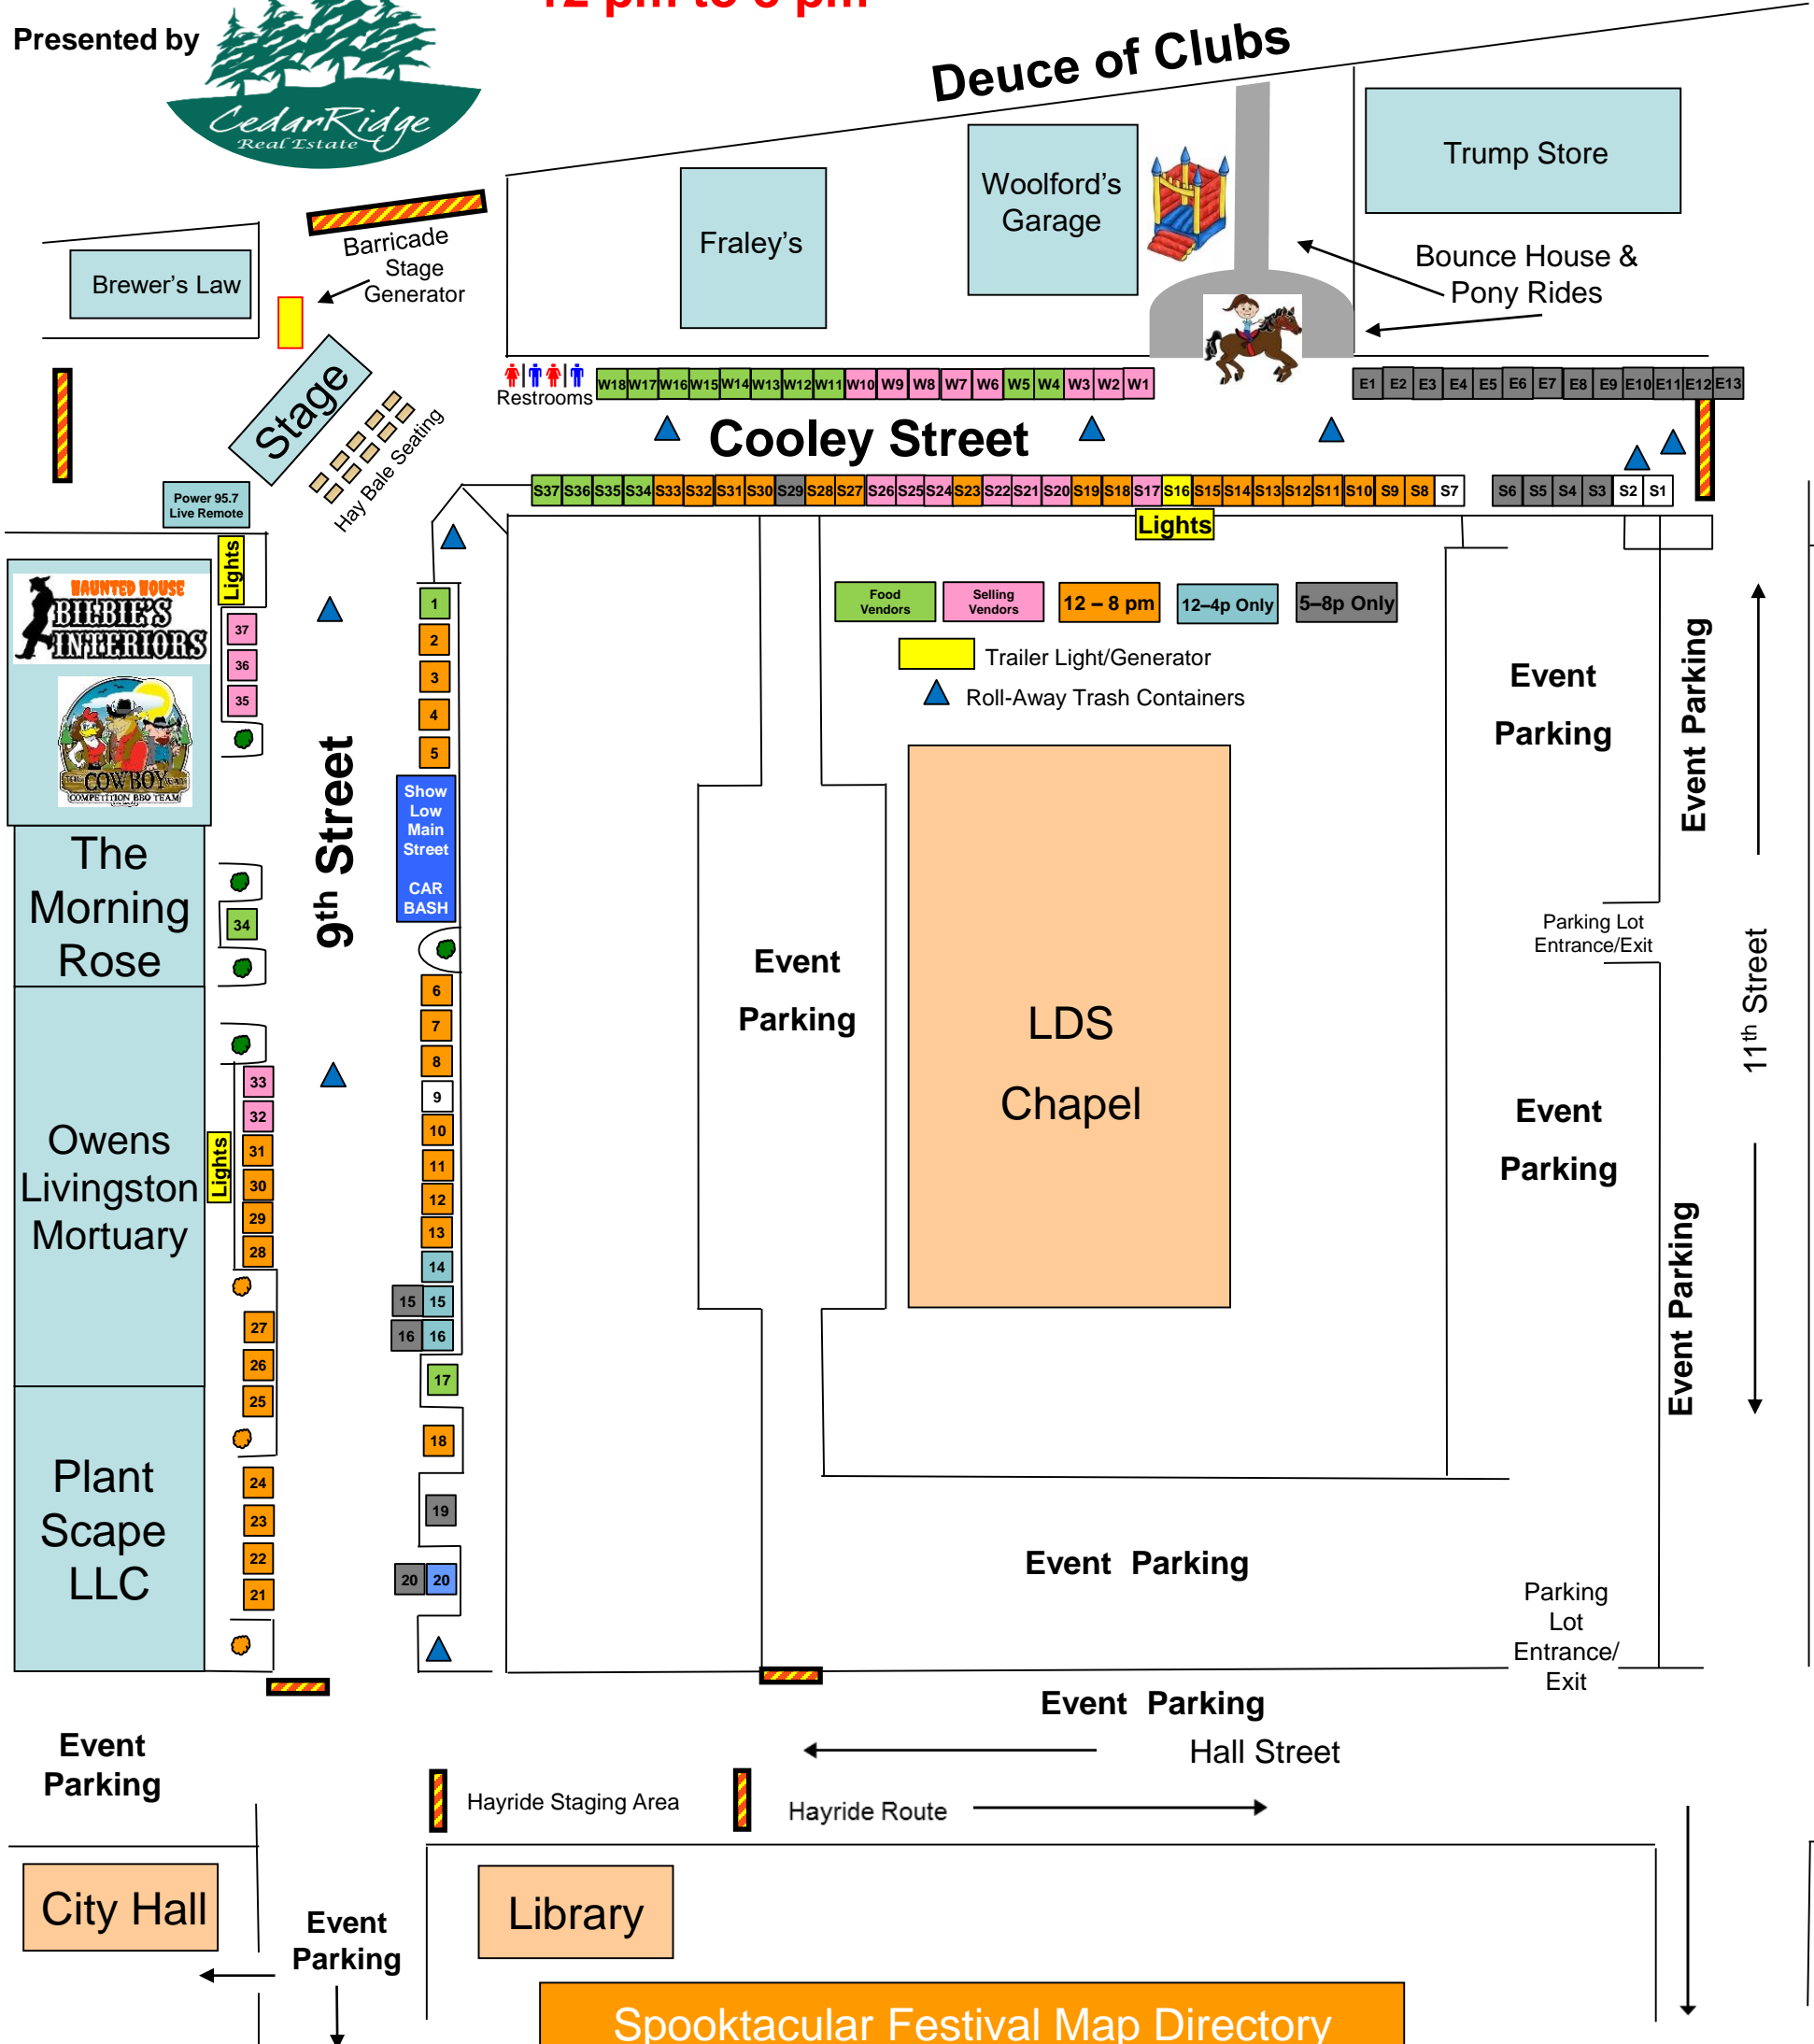

**Show Low Main Street
2017 Spooktacular Festival**

**Saturday, Oct 28, 2017
12 pm to 8 pm**

Presented by

Spooktacular Festival Map Directory

9th Street

- 1 Hot Diggity Dawgs
- 2-5 Maverick Mag Pumpkin Bowling
- Show Low Main Street CAR BASH
- 6-8 Debbie's Personal Touch Cleaning
- 9
- 10 La Casita
- 11 Lexington Life Academy
- 12-13 Juniper Ridge Girl Scouts
- 14 NAZCARE/Disc Wellness Ctr (12-4)

- 15 All Star Dance Center (12-4)
- Show Low Emblem Club #337 (5-8)
- 16 Jr Optimist Octagon Int'l Club (12-4)
- UniSource Energy Service (5-8)
- 17 Dan the Man's Kettle Corn
- 18 Rewind 108
- 19 Mary Kay Consultant (5-8p)
- 20 AZ Central Credit Union (12-4)
- Grumpy Jakes BBQ (5-8pm)

- 21-24 Mountain Motorcycle Assoc
- 25-27 High Country Riders
- 28-29 Blue Vase Recovery Center
- 30-31 Sunrise Park - Ticket Sales
- 32 Perfectly Posh
- 33 LuLaRoe Krystal Clough
- 34 Churros Gonzales
- 35 LuLaRoe Adria Acosta (12-4)
- 34-35 Bears Aprons & Things

- S7 Bodyworks
- S8-10 Clean Freaks Carpet Cleaning
- S11-15 The Show Low Home Depot
- S16 Light Trailer
- S17 Shop Stevie by Justine
- S18-19 Primavera Online High School
- S20 Classy Lips By Kym & LuLaRoe Tabatha Newton
- S21-22 Jessica's Gold Canyon Candles & Avon
- S23 Wendy's
- S24-26 Ribbons & Lace Baby Boutique
- S27-28 Sportsman's Warehouse
- S29 SLPD Patrol Cars
- S30-33 Show Low Diesel
- S34-37 Poppin' Hot Snack Shacks
- W1-3 Chuckwagon Gifts
- W4-5 Tatman & Robyn Cotton Candy
- W6-10 Simulated Adventure Rides
- W11-15 Emalee's Carniceria
- W16-18 Star Entertainment